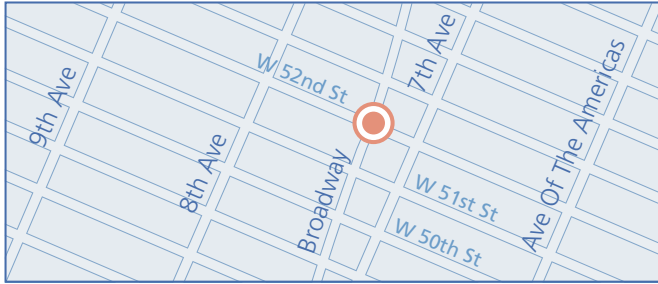

Merge onto NEW JERSEY TURNPIKE N/I-95 N (Portions toll). *6.6 miles*

Take the RT-3 exit – exit number 16E – toward LINCOLN TUNNEL. *0.5 miles*

Merge onto I-495 E (Portions toll). *3.7 miles*

Take the exit on the left toward 10 AVE/POINTS NORTH/ WEST SIDE HWY. *0.1 miles*

Stay straight to go onto DYER AVE. *0.1 miles*

Turn RIGHT onto W 42ND ST. *0.2 miles*

Turn LEFT onto 8TH AVE. *0.5 miles*

Turn RIGHT onto W 54TH ST. *0.1 miles*

Turn RIGHT onto BROADWAY. *0.1 miles*

End at 1675 BROADWAY NEW YORK NY.

#### From LaGuardia Airport to MediaVest New York

Start out going Northeast on LA GUARDIA RD toward TERMINAL B C AND D. *0.1 miles*

Turn SLIGHT LEFT to take the ramp toward TERMINAL A/ RENTAL CARS. *0.1 miles*

Keep RIGHT at the fork in the ramp. *0.1 miles*

Turn LEFT onto E 37TH ST. *0.1 miles*

Turn RIGHT onto 3RD AVE. *0.2 miles*

Turn LEFT onto E 42ND ST. *0.5 miles*

Turn RIGHT onto AVENUE OF THE AMERICAS/6TH AVE. *0.5 miles*